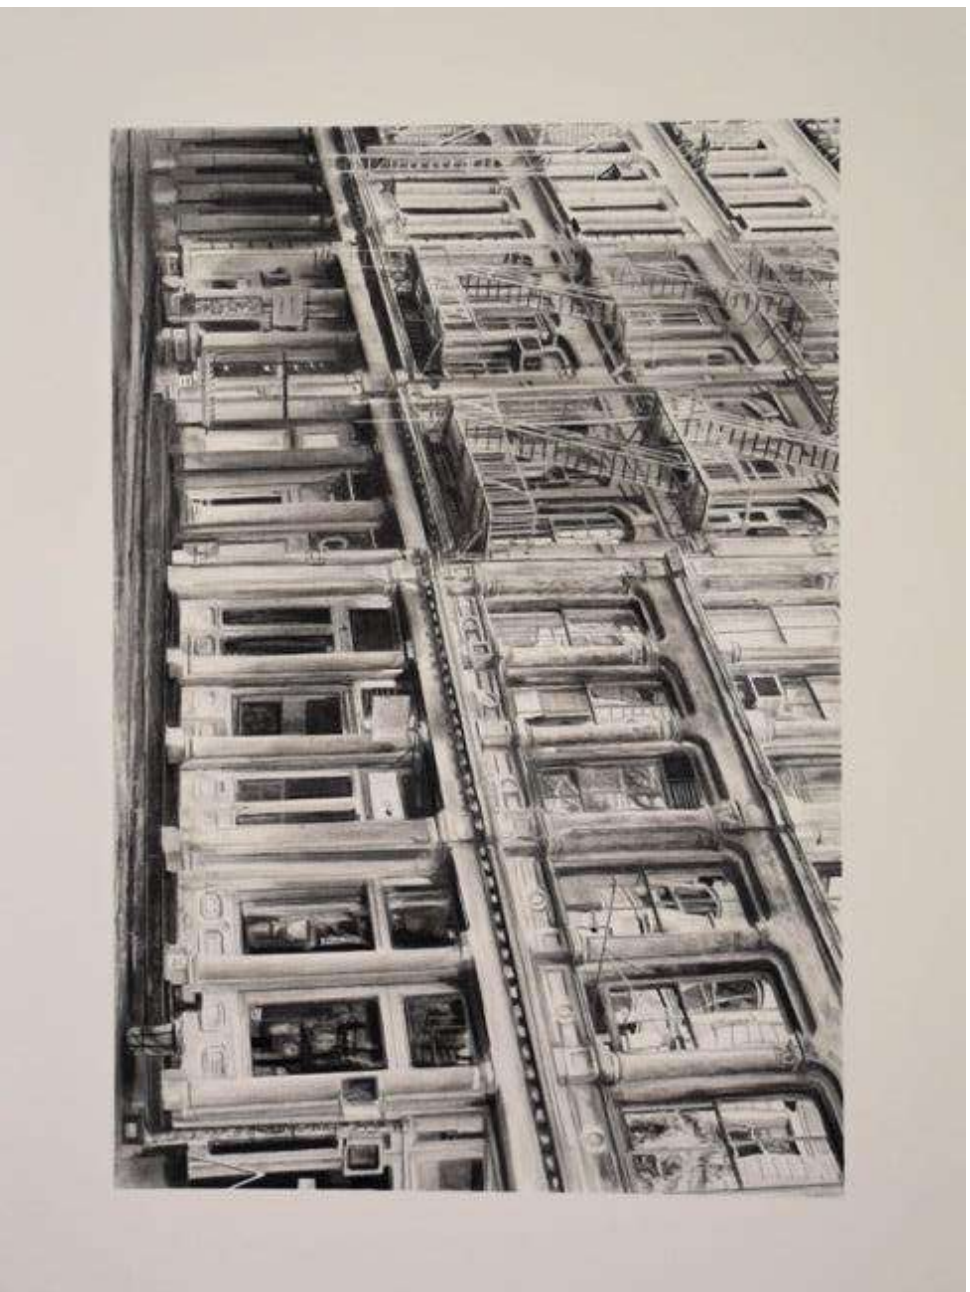

Miriam Innes

Contemplating Soho, 2021

charcoal on arches paper | 56 x 76 cm

$3,800