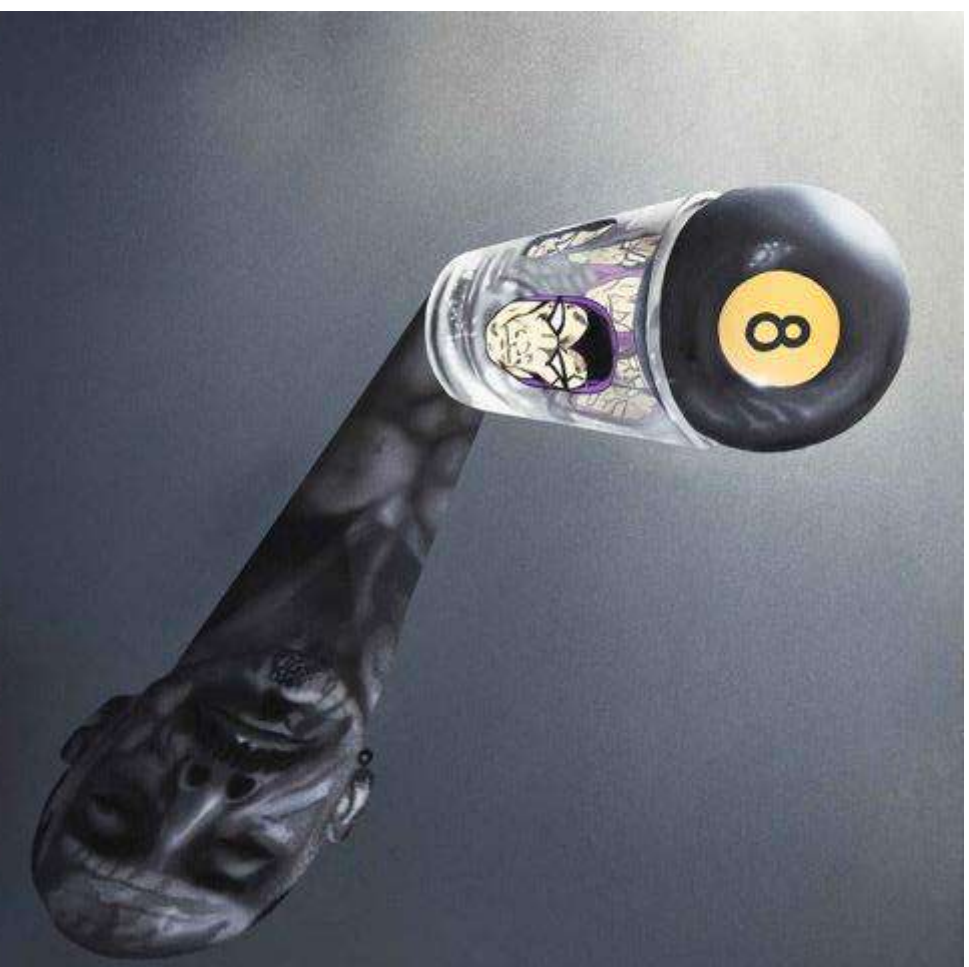

David Hayes

Franck the Phantom, 2020

acrylic and resin on aluminium composite | 75 x 75 cm

$4,500